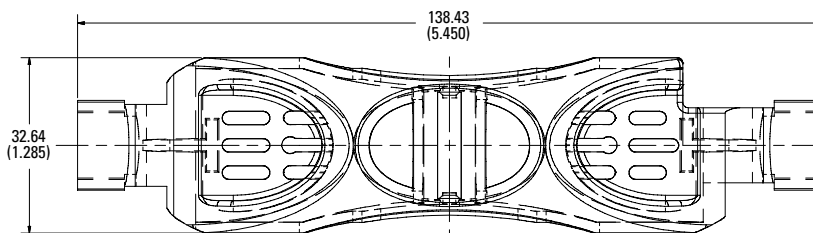

* Part number shown excludes reference to number of poles and terminal type
† Cover is not compatible with 70-100 A JLS series fuses

LF SERIES FUSE BLOCK COVERS

Dimensions in mm (inches)

Class H/R

250 V 30 A

250 V 60 A

250 V 100 A

600 V 30 A

600 V 60 A

600 V 100 A

Also available at Littelfuse.com/fuseblocks

LF SERIES FUSE BLOCK COVERS

Dimensions in mm (inches)