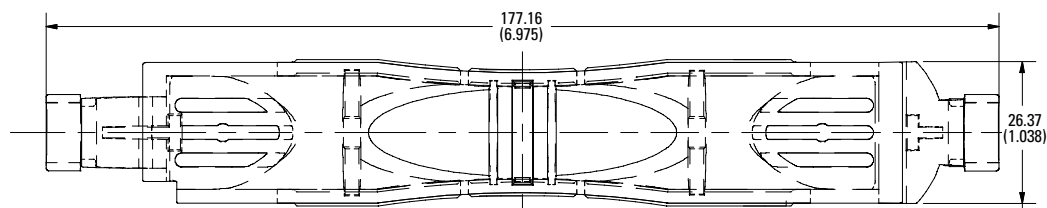

* Part number shown excludes reference to number of poles and terminal type
† Cover is not compatible with 70-100 A JLS series fuses

LF SERIES FUSE BLOCK COVERS

Dimensions in mm (inches)

Class H/R

250 V 30 A

250 V 60 A

250 V 100 A

600 V 30 A

600 V 60 A

600 V 100 A

Also available at Littelfuse.com/fuseblocks

LF SERIES FUSE BLOCK COVERS

Dimensions in mm (inches)