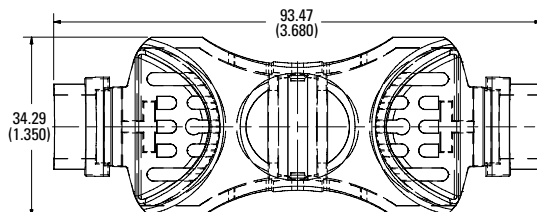

Class J

600 V 30 A

600 V 60 A

600 V 100 A

Dimensions in mm (inches)

Class T

300 V 30 A

300 V 60 A

300 V 100 A

Also available at Littelfuse.com/fuseblocks

LF SERIES FUSE BLOCK COVERS

Dimensions in mm (inches)

Class T

600 V 30 A

600 V 60 A

600 V 100 A

600 V 200 A

600 V 400 A

600 V 600 A

Dimensions in mm (inches)

Class CD

600 V 60 A

Also available at Littelfuse.com/fuseblocks