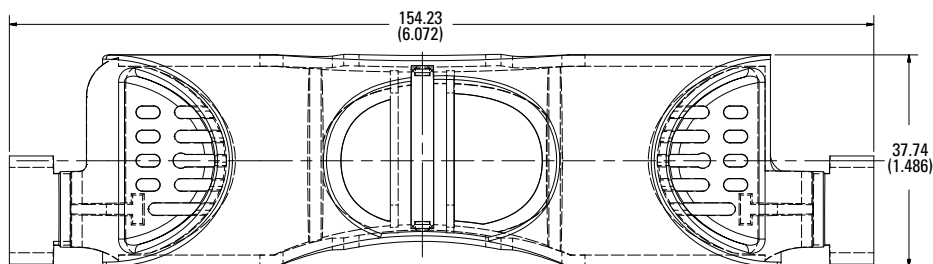

250 V 60 A

250 V 100 A

600 V 30 A

600 V 60 A

600 V 100 A

Also available at Littelfuse.com/fuseblocks

LF SERIES FUSE BLOCK COVERS

Dimensions in mm (inches)

Class J

600 V 30 A

600 V 60 A

600 V 100 A

Dimensions in mm (inches)

Class T

300 V 30 A

300 V 60 A

300 V 100 A

Also available at Littelfuse.com/fuseblocks

LF SERIES FUSE BLOCK COVERS

Dimensions in mm (inches)

Class T

600 V 30 A

600 V 60 A

600 V 100 A

600 V 200 A

600 V 400 A

600 V 600 A

Dimensions in mm (inches)

Class CD

600 V 60 A

Also available at Littelfuse.com/fuseblocks