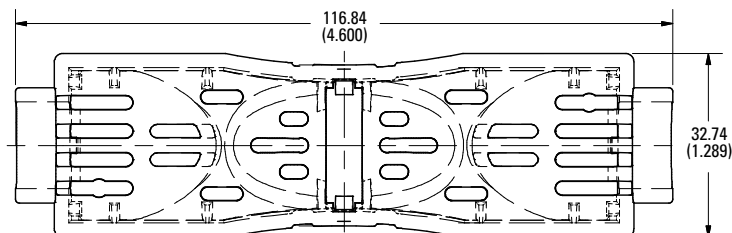

250 V 60 A

250 V 100 A

600 V 30 A

600 V 60 A

600 V 100 A

Also available at Littelfuse.com/fuseblocks

LF SERIES FUSE BLOCK COVERS

Dimensions in mm (inches)

Class J

600 V 30 A

600 V 60 A

600 V 100 A

Dimensions in mm (inches)

Class T

300 V 30 A

300 V 60 A

300 V 100 A

Also available at Littelfuse.com/fuseblocks

LF SERIES FUSE BLOCK COVERS

Dimensions in mm (inches)

Class T

600 V 30 A

600 V 60 A

600 V 100 A