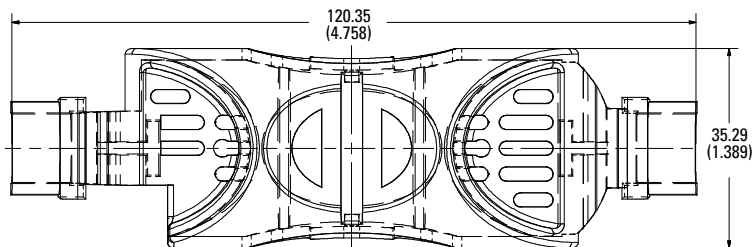

* Part number shown excludes reference to number of poles and terminal type
† Cover is not compatible with 70-100 A JLS series fuses

LF SERIES FUSE BLOCK COVERS

Dimensions in mm (inches)

Class H/R

250 V 30 A

250 V 60 A

250 V 100 A

600 V 30 A

600 V 60 A

600 V 100 A

Also available at Littelfuse.com/fuseblocks

LF SERIES FUSE BLOCK COVERS

Dimensions in mm (inches)

Class J

600 V 30 A

600 V 60 A

600 V 100 A

Dimensions in mm (inches)

Class T

300 V 30 A

300 V 60 A