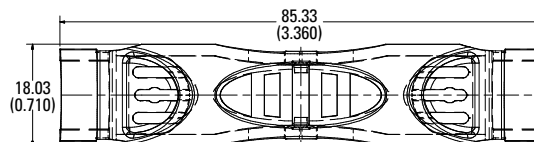

250 V 60 A

250 V 100 A

600 V 30 A

600 V 60 A

600 V 100 A

Also available at Littelfuse.com/fuseblocks

LF SERIES FUSE BLOCK COVERS

Dimensions in mm (inches)

Class J

600 V 30 A

600 V 60 A

600 V 100 A

Dimensions in mm (inches)

Class T

300 V 30 A

300 V 60 A

300 V 100 A

Also available at Littelfuse.com/fuseblocks

LF SERIES FUSE BLOCK COVERS

Dimensions in mm (inches)

Class T

600 V 30 A

600 V 60 A

600 V 100 A