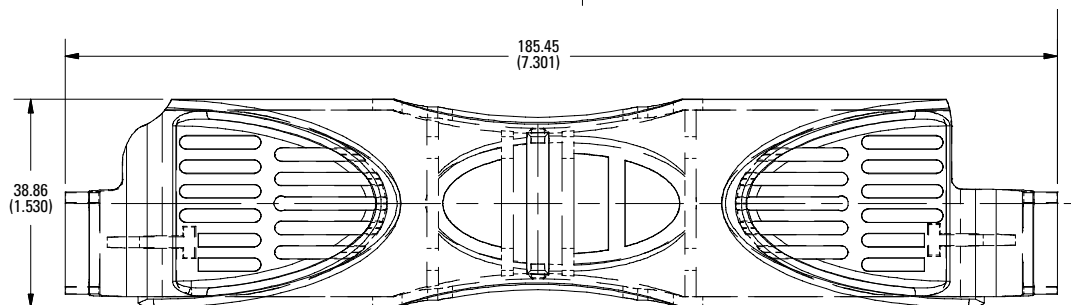

* Part number shown excludes reference to number of poles and terminal type
† Cover is not compatible with 70-100 A JLS series fuses

LF SERIES FUSE BLOCK COVERS

Dimensions in mm (inches)

Class H/R

250 V 30 A

250 V 60 A

250 V 100 A

600 V 30 A

600 V 60 A

600 V 100 A

Also available at Littelfuse.com/fuseblocks

LF SERIES FUSE BLOCK COVERS

Dimensions in mm (inches)