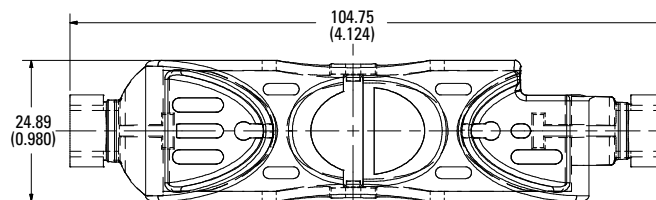

* Part number shown excludes reference to number of poles and terminal type
† Cover is not compatible with 70-100 A JLS series fuses

LF SERIES FUSE BLOCK COVERS

Dimensions in mm (inches)

Class H/R

250 V 30 A

250 V 60 A

250 V 100 A

600 V 30 A

600 V 60 A

600 V 100 A

Also available at Littelfuse.com/fuseblocks

LF SERIES FUSE BLOCK COVERS

Dimensions in mm (inches)

Class J

600 V 30 A

600 V 60 A

600 V 100 A

Dimensions in mm (inches)

Class T

300 V 30 A

300 V 60 A