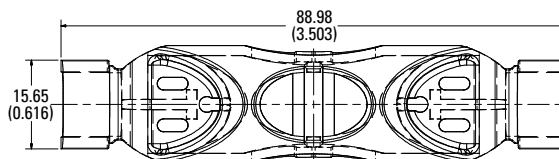

250 V 60 A

250 V 100 A

600 V 30 A

600 V 60 A

600 V 100 A

Also available at Littelfuse.com/fuseblocks

LF SERIES FUSE BLOCK COVERS

Dimensions in mm (inches)

Class J

600 V 30 A

600 V 60 A

600 V 100 A

Dimensions in mm (inches)

Class T

300 V 30 A

300 V 60 A

300 V 100 A

Also available at Littelfuse.com/fuseblocks

LF SERIES FUSE BLOCK COVERS

Dimensions in mm (inches)

Class T

600 V 30 A

600 V 60 A

600 V 100 A