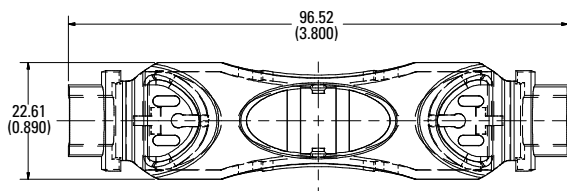

Web Resources

Downloadable CAD drawings, dimensions and other technical information, visit Littelfuse.com/fuseblocks

Ordering Information

UL CLASS	FUSE BLOCK BASE PART NUMBER*	VOLTAGE	AMPERAGE	COVER ORDERING NUMBER
Class H/R	LFH25030 / LFR25030	250	30	LFH25030FBC
Class H/R	LFH25060 / LFR25030	250	60	LFH25060FBC
Class H/R	LFH25100 / LFR25100	250	100	LFH25100FBC
Class H/R	LFH60030 / LFR60030	600	30	LFH60030FBC
Class H/R	LFH60060 / LFR60060	600	60	LFH60060FBC
Class H/R	LFH60100 / LFR60100	600	100	LFH60100FBC
Class J	LFJ60030	600	30	LFJ60030FBC
Class J	LFJ60060	600	60	LFJ60060FBC
Class J	LFJ60100	600	100	LFJ60100FBC†
Class T	LFT30030	300	30	LFT30030FBC
Class T	LFT30060	300	60	LFT30060FBC
Class T	LFT30100	300	100	LFT30100FBC
Class T	LFT60030	600	30	LFT60030FBC
Class T	LFT60060	600	60	LFT60060FBC
Class T	LFT60100	600	100	LT60100FBC
Class T	LFT60200	600	200	LT60200FBC
Class T	LFT60400	600	400	LT60400FBC
Class T	LFT60600	600	600	LT60600FBC
Class CD	LFC60060	600	60	LFC60060FBC
Class CC	L60030C	600	30	SPL001

* Part number shown excludes reference to number of poles and terminal type
† Cover is not compatible with 70-100 A JLS series fuses

LF SERIES FUSE BLOCK COVERS

Dimensions in mm (inches)

Class H/R

250 V 30 A