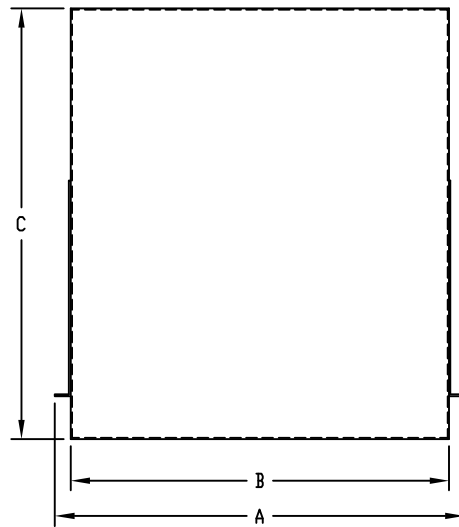

PART NAME

RELAY RACK SHELF

PART No.

SA-1278, 79 & SA-1378, 79

MATERIAL: SHELF _____ 16 GA. STEEL
 MOUNTING BRACKETS _____ 14 GA. STEEL

FINISH: METALLIC GRAY
 BLACK TEXTURE

NOTE: MOUNTING BRACKETS ARE ADJUSTABLE

LOAD RATING: 150 LBS. MAX.

PART NO.	A	B	C	D	E
SA-1278	19.000	17.562	16.000	QTY. (6)	12.000
SA-1279	19.000	17.562	20.000	QTY. (9)	18.000
SA-1378	23.000	21.562	16.000	QTY. (6)	12.000
SA-1379	23.000	21.562	20.000	QTY. (9)	18.000