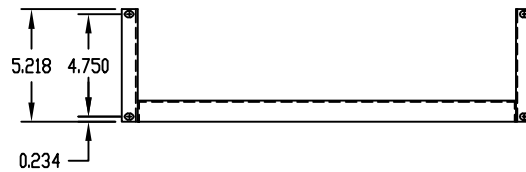

PART NAME

RELAY RACK SHELF

PART No.

SA-1278, 79 & SA-1378, 79

MATERIAL: SHELF _____ 16 GA. STEEL
 MOUNTING BRACKETS _____ 14 GA. STEEL

FINISH: METALLIC GRAY
 BLACK TEXTURE

NOTE: MOUNTING BRACKETS ARE ADJUSTABLE

LOAD RATING: 150 LBS. MAX.

PART NO.	A	B	C	D	E
SA-1278	19.000	17.562	16.000	QTY. (6)	12.000
SA-1279	19.000	17.562	20.000	QTY. (9)	18.000
SA-1378	23.000	21.562	16.000	QTY. (6)	12.000
SA-1379	23.000	21.562	20.000	QTY. (9)	18.000