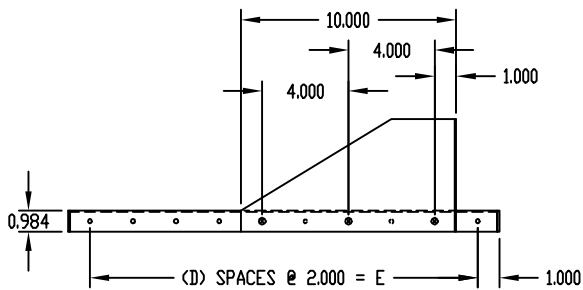

PART NAME

RELAY RACK SHELF

PART No.

SA-1278, 79 & SA-1378, 79

MATERIAL: SHELF _____ 16 GA. STEEL
 MOUNTING BRACKETS _____ 14 GA. STEEL

FINISH: METALLIC GRAY
 BLACK TEXTURE

NOTE: MOUNTING BRACKETS ARE ADJUSTABLE

LOAD RATING: 150 LBS. MAX.

PART NO.	A	B	C	D	E
SA-1278	19.000	17.562	16.000	QTY. (6)	12.000
SA-1279	19.000	17.562	20.000	QTY. (9)	18.000
SA-1378	23.000	21.562	16.000	QTY. (6)	12.000
SA-1379	23.000	21.562	20.000	QTY. (9)	18.000