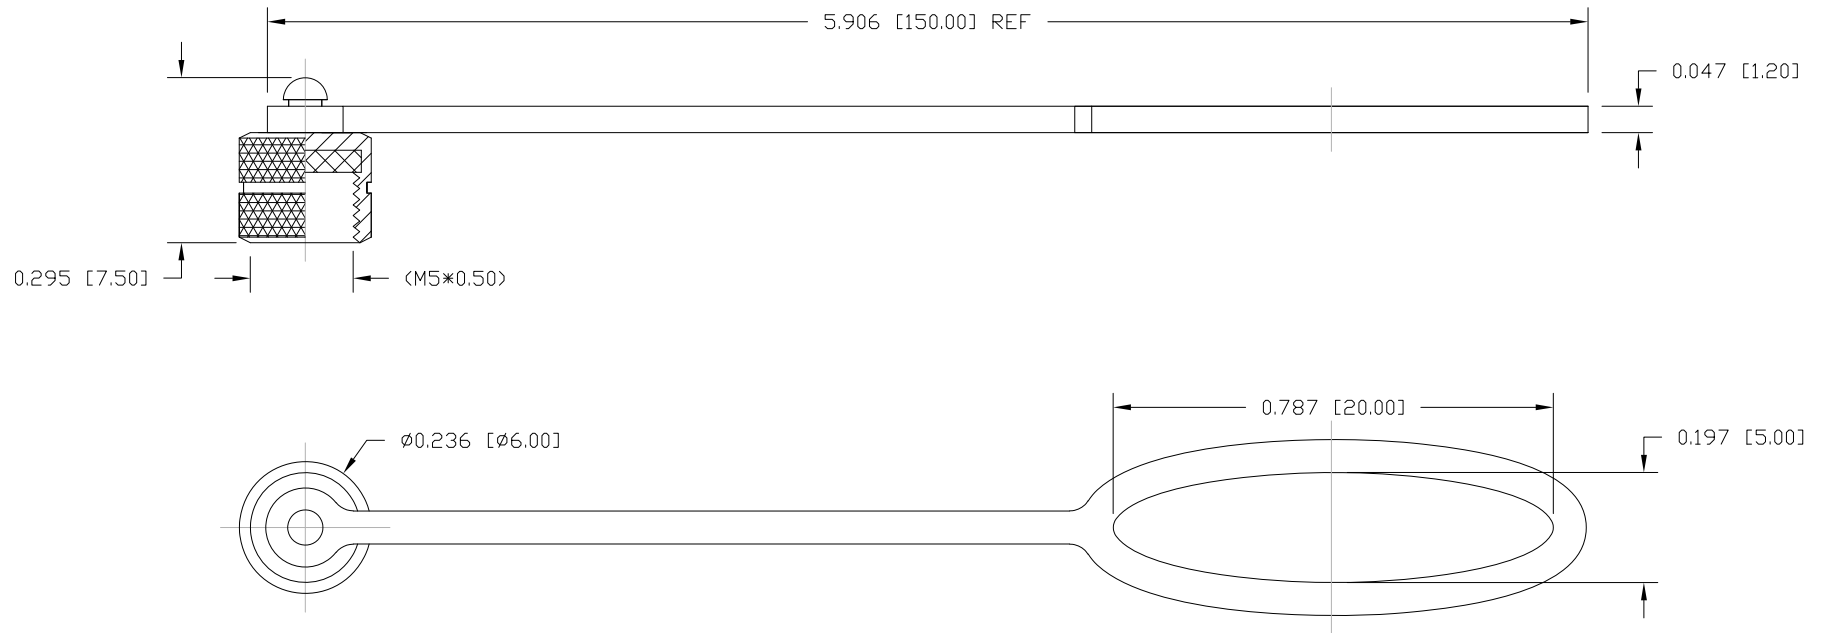

DESCRIPTION: M5 MALE - MALE DUST COVER

NOTE:
MATERIAL
CHAIN: PVC, BLACK
NUT: BRASS
O-RING: EPDM
FINISH
NUT: BLACK NICKEL

RoHS COMPLIANT

DO NOT SCALE FROM DRAWING

THESE DRAWINGS AND SPECIFICATIONS ARE THE PROPERTY OF NorComp AND SHALL NOT BE REPRODUCED, COPIED OR USED AS THE BASIS FOR THE MANUFACTURE OR SALE OF APPARATUS WITHOUT WRITTEN PERMISSION.

DRAWN:

C. SMITH

DATE:

12-05-14

NorComp

SCALE:
NTS

SHEET 1 OF 1

REV 1

DWG NO.

850103M-DC