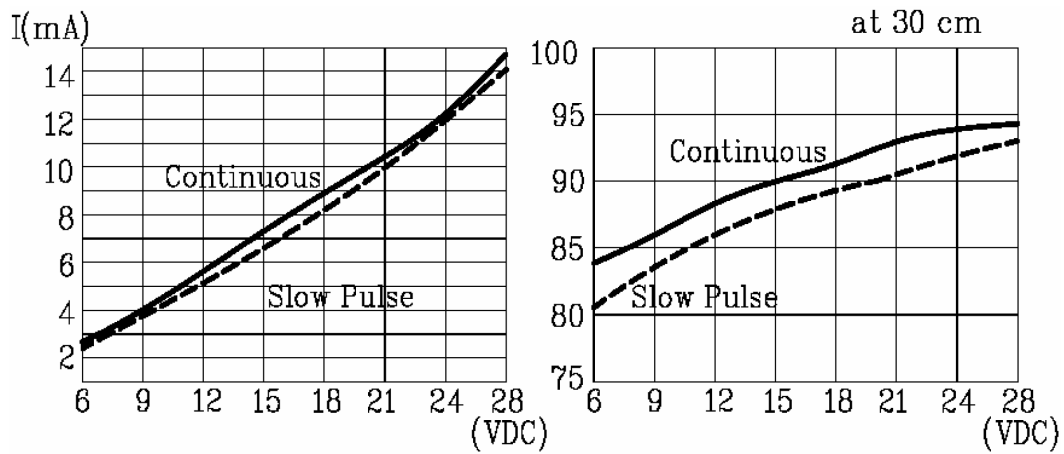

**MODEL:** CPE-757 | **DESCRIPTION:** PIEZO BUZZER INDICATOR**FEATURES**

- through-hole tabs
- threaded body
- 9 Vdc rating
- 3.6 kHz rated frequency selectable constant/slow pulse

**SPECIFICATIONS**

parameter	conditions/description	min	typ	max	units
rated voltage			12		Vdc
operating voltage		6		28	Vdc
current consumption	at rated voltage			9	mA
rated frequency		3,100	3,600	4,100	Hz
sound pressure level	at 30 cm, rated voltage	82			dB
dimensions	Ø37.8 x 23.5				mm
weight				18.5	g
material	ABS UL94 1/16" HB (grey)				
terminal	pin type				
operating temperature		-30		80	°C
storage temperature		-40		80	°C
RoHS	yes				

## PERFORMANCE CURVES

P: Voltage vs. Sound Pressure Level  
I: Voltage vs. Current Consumption