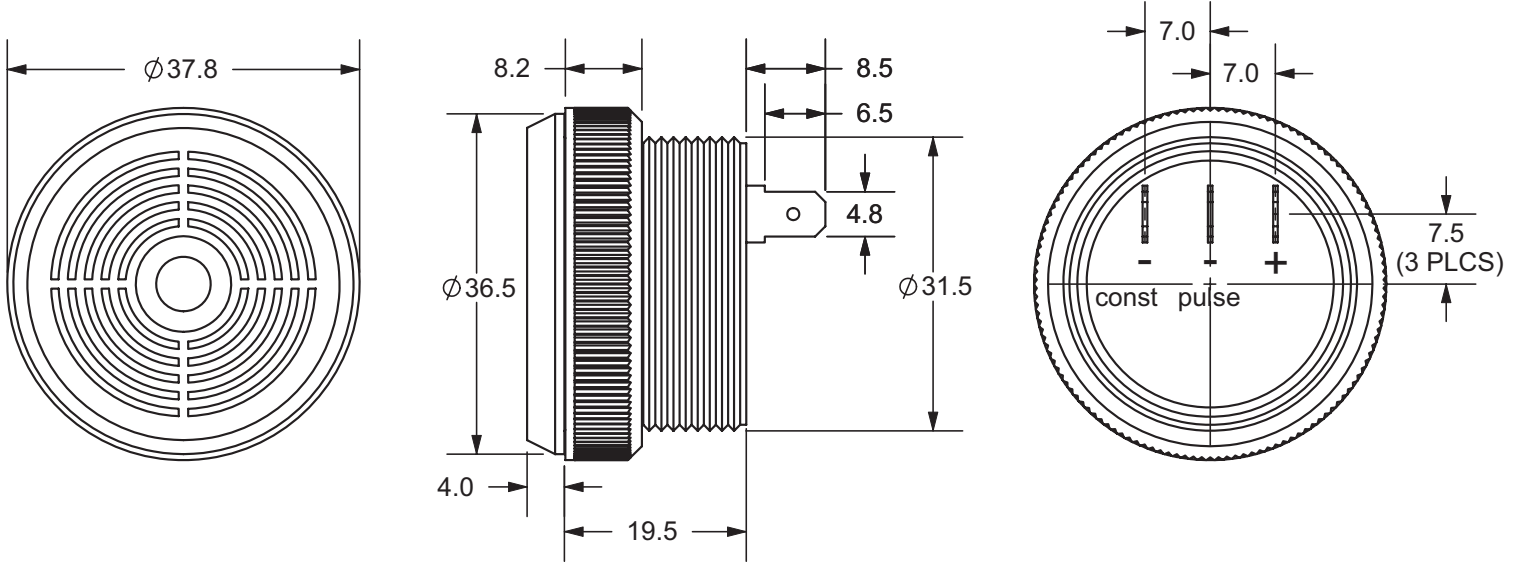

MECHANICAL DRAWING

units: mm
tolerance: ± 0.5 mm