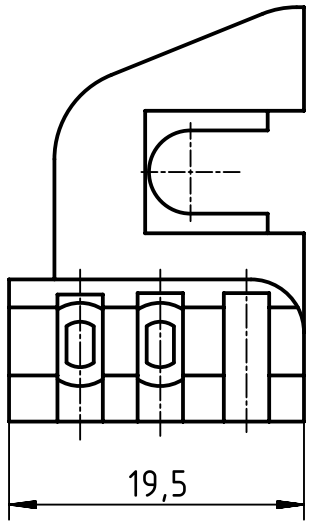

1 2 3 4 5 6

A
B
C
D

	All rights reserved Department EL PD - DE	All Dimensions in mm Original Size DIN A4	Scale 2:1	Free size tol.		Ref.	
		HARTING Electric GmbH & Co. KG D-32339 Espelkamp	Created by KLASSENP	Inspected by GERB	Standardisation TIEMANNA	Date 2016-12-01	State Final Release
Title Tool Locator Harting f. Han D contacts						Doc-Key / ECM-Nr. 100090765/UGD/005/A 500000112181	
		Type TB	Number 09 99 000 0111			Rev. A	Page 1/1