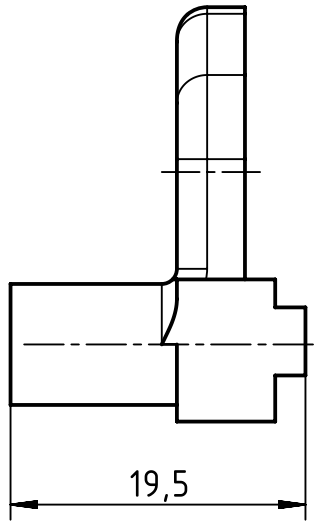

1 2 3 4 5 6

A
B
C
D

	All rights reserved Department EL PD - DE	All Dimensions in mm Original Size DIN A4	Scale 2:1	Free size tol.		Ref.	
		HARTING Electric GmbH & Co. KG D-32339 Espelkamp	Created by KLASSENP	Inspected by GERB	Standardisation TIEMANNA	Date 2016-12-01	State Final Release
Title Tool Locator Harting f. Han D contacts						Doc-Key / ECM-Nr. 100090765/UGD/005/A 500000112181	
		Type TB	Number 09 99 000 0111			Rev. A	Page 1/1