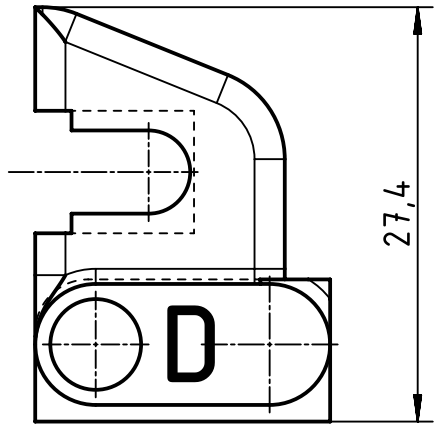

1 2 3 4 5 6

A
B
C
D

	All rights reserved Department EL PD - DE	All Dimensions in mm Original Size DIN A4	Scale 2:1	Free size tol.		Ref.	
		HARTING Electric GmbH & Co. KG D-32339 Espelkamp	Created by KLASSENP	Inspected by GERB	Standardisation TIEMANNA	Date 2016-12-01	State Final Release
Title Tool Locator Harting f. Han D contacts						Doc-Key / ECM-Nr. 100090765/UGD/005/A 500000112181	
		Type TB	Number 09 99 000 0111			Rev. A	Page 1/1