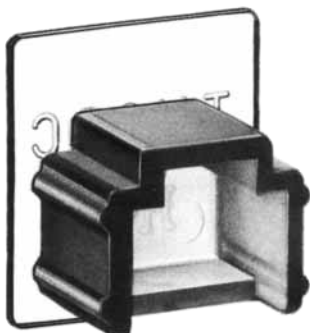

MODULAR CONNECTORS

CL 222 TM

ACCESSORIES FOR MODULAR CONNECTORS

DUST COVERS FOR MODULAR CONNECTORS

TM- * -DC *

No. of contacts	CL No.	Part No.	A	B	C	Cover color	RoHS
4	222-1364-6	TM-4-DC1	9	11	8.5	Dark grey	YES
6	222-0135-3	TM-6-DC	12	13	8.5	Natural	
6	222-1052-3	TM-6-DC1	11	11	8.5	Dark grey	
8	222-0276-5	TM-8-DC	15.6	13.9	6.5	Natural	
8	222-2261-9	TM-8-DC1	13.2	11.2	6.5	Natural	

Note 1: If the modular plug does not mate with the modular jack, mount the dust cover to protect the mating section.

Note 2: Orders must be placed in 100-unit volumes.