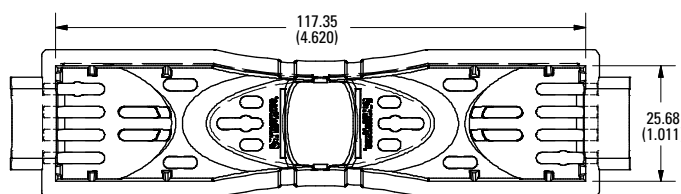

### Dimensions in mm (inches)

Class T

**300 V 30 A**

**300 V 60 A**

**300 V 100 A**

Also available at [Littelfuse.com/fuseblocks](http://Littelfuse.com/fuseblocks)

### Dimensions in mm (inches)

Class T

**600 V 30 A**

**600 V 60 A**

**600 V 100 A**

**600 V 200 A**

**600 V 400 A**

**600 V 600 A**

### Dimensions in mm (inches)

Class CD

**600 V 60 A**

Also available at [Littelfuse.com/fuseblocks](http://Littelfuse.com/fuseblocks)