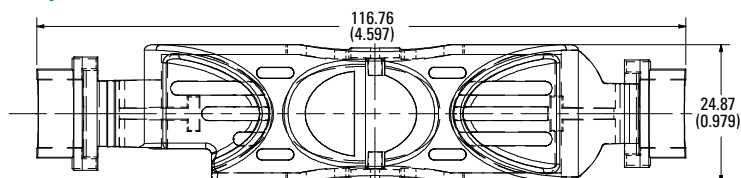

### Dimensions in mm (inches)

Class T

**300 V 30 A**

**300 V 60 A**

**300 V 100 A**

Also available at [Littelfuse.com/fuseblocks](http://Littelfuse.com/fuseblocks)

### Dimensions in mm (inches)

Class T

**600 V 30 A**

**600 V 60 A**

**600 V 100 A**

**600 V 200 A**

**600 V 400 A**

**600 V 600 A**

### Dimensions in mm (inches)

Class CD

**600 V 60 A**

Also available at [Littelfuse.com/fuseblocks](http://Littelfuse.com/fuseblocks)