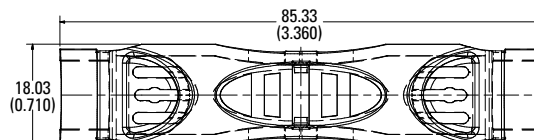

### Dimensions in mm (inches)

Class J

**600 V 30 A**

**600 V 60 A**

**600 V 100 A**

### Dimensions in mm (inches)

Class T

**300 V 30 A**

**300 V 60 A**

**300 V 100 A**

Also available at [Littelfuse.com/fuseblocks](http://Littelfuse.com/fuseblocks)