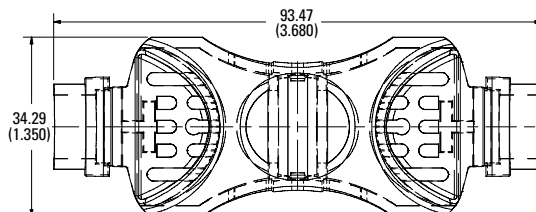

### Dimensions in mm (inches)

Class J

**600 V 30 A**

**600 V 60 A**

**600 V 100 A**

### Dimensions in mm (inches)

Class T

**300 V 30 A**

**300 V 60 A**

**300 V 100 A**

Also available at [Littelfuse.com/fuseblocks](http://Littelfuse.com/fuseblocks)

### Dimensions in mm (inches)

Class T

**600 V 30 A**

**600 V 60 A**

**600 V 100 A**

**600 V 200 A**

**600 V 400 A**

**600 V 600 A**