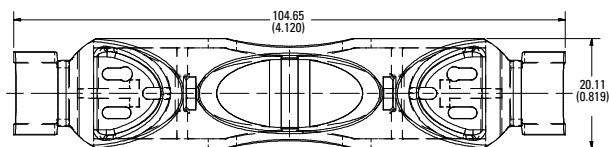

LF SERIES FUSE BLOCK COVERS

Dimensions in mm (inches)

Class T

600 V 30 A

600 V 60 A