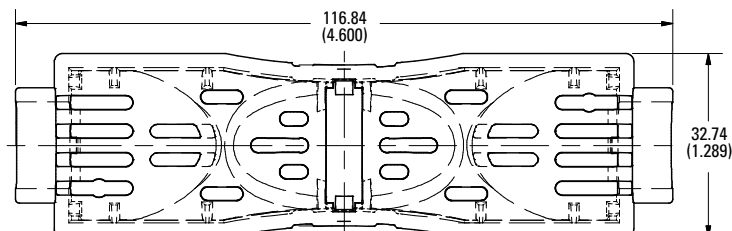

### Dimensions in mm (inches)

Class J

**600 V 30 A**

**600 V 60 A**

**600 V 100 A**

### Dimensions in mm (inches)

Class T

**300 V 30 A**

**300 V 60 A**

**300 V 100 A**

Also available at [Littelfuse.com/fuseblocks](http://Littelfuse.com/fuseblocks)