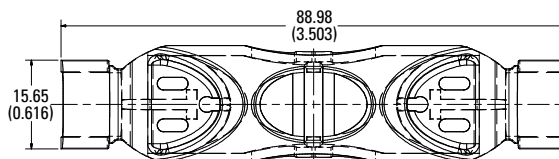

### Dimensions in mm (inches)

Class J

**600 V 30 A**

**600 V 60 A**

**600 V 100 A**

### Dimensions in mm (inches)

Class T

**300 V 30 A**

**300 V 60 A**

**300 V 100 A**

Also available at [Littelfuse.com/fuseblocks](http://Littelfuse.com/fuseblocks)