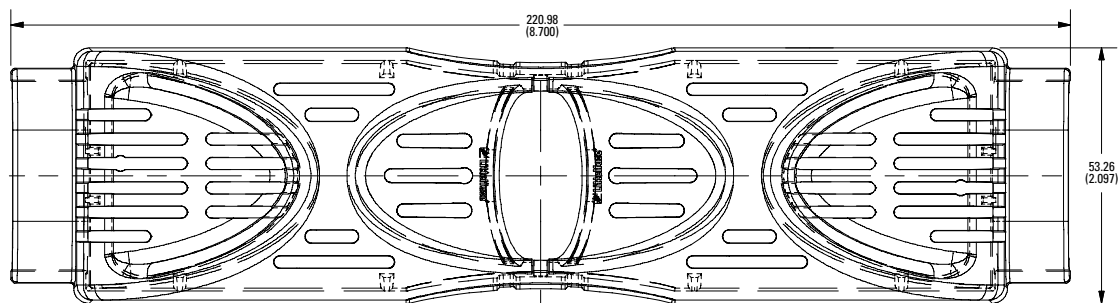

### Dimensions in mm (inches)

Class T

**300 V 30 A**

**300 V 60 A**

**300 V 100 A**

Also available at [Littelfuse.com/fuseblocks](http://Littelfuse.com/fuseblocks)

### Dimensions in mm (inches)

Class T

**600 V 30 A**

**600 V 60 A**

**600 V 100 A**

**600 V 200 A**

**600 V 400 A**

**600 V 600 A**

### Dimensions in mm (inches)

Class CD

**600 V 60 A**

Also available at [Littelfuse.com/fuseblocks](http://Littelfuse.com/fuseblocks)