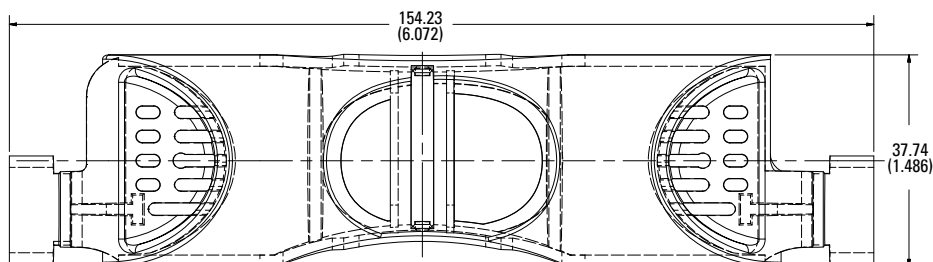

### Dimensions in mm (inches)

Class J

**600 V 30 A**

**600 V 60 A**

**600 V 100 A**

### Dimensions in mm (inches)

Class T

**300 V 30 A**

**300 V 60 A**

**300 V 100 A**

Also available at [Littelfuse.com/fuseblocks](http://Littelfuse.com/fuseblocks)