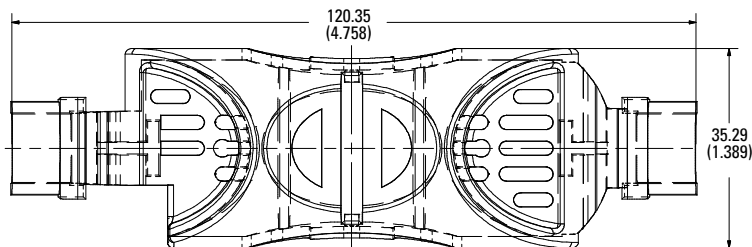

### Dimensions in mm (inches)

Class J

**600 V 30 A**

**600 V 60 A**

**600 V 100 A**

### Dimensions in mm (inches)

Class T

**300 V 30 A**

**300 V 60 A**

**300 V 100 A**

Also available at [Littelfuse.com/fuseblocks](http://Littelfuse.com/fuseblocks)