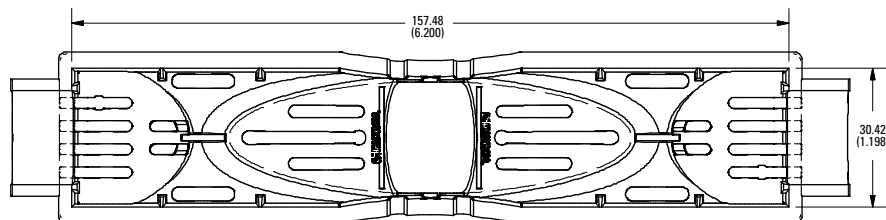

### Dimensions in mm (inches)

Class T

**600 V 30 A**

**600 V 60 A**

**600 V 100 A**

**600 V 200 A**

**600 V 400 A**

**600 V 600 A**

### Dimensions in mm (inches)

Class CD

**600 V 60 A**

Also available at [Littelfuse.com/fuseblocks](http://Littelfuse.com/fuseblocks)