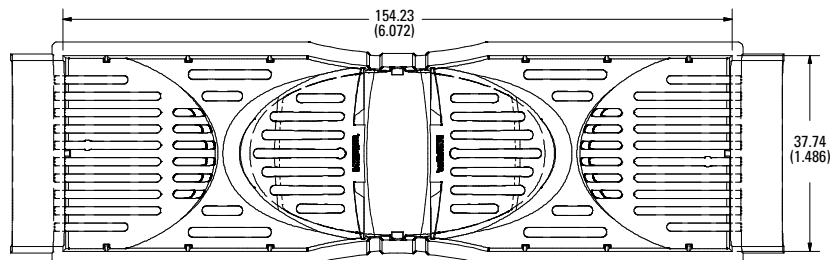

### Dimensions in mm (inches)

Class T

**600 V 30 A**

**600 V 60 A**

**600 V 100 A**

**600 V 200 A**

**600 V 400 A**

**600 V 600 A**

### Dimensions in mm (inches)

Class CD

**600 V 60 A**

Also available at [Littelfuse.com/fuseblocks](http://Littelfuse.com/fuseblocks)