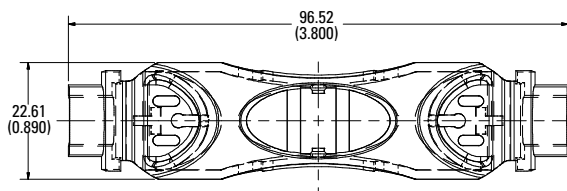

\* Part number shown excludes reference to number of poles and terminal type

† Cover is not compatible with 70-100 A JLS series fuses

## Dimensions in mm (inches)

Class H/R

**250 V 30 A**

**250 V 60 A**

**250 V 100 A**

**600 V 30 A**

**600 V 60 A**

**600 V 100 A**