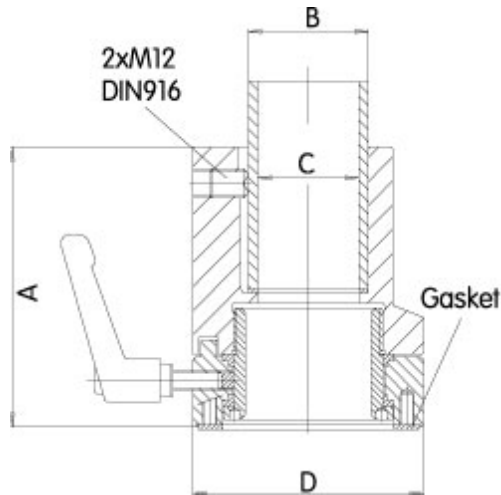

# Heavy Duty Enclosure Coupling *HDSSEC Series*

- Cast aluminum.
- Large thrust flange.
- Fastens with 4 hex socket screws.
- Adjustable torque resistance.
- Features a rotation range of 300°.

Part No.	System	A	B	C	D	E	F
R147-025-000R	50	115	50	42	96	58	52
R147-025-200R	80	145	80	72	139	87	85