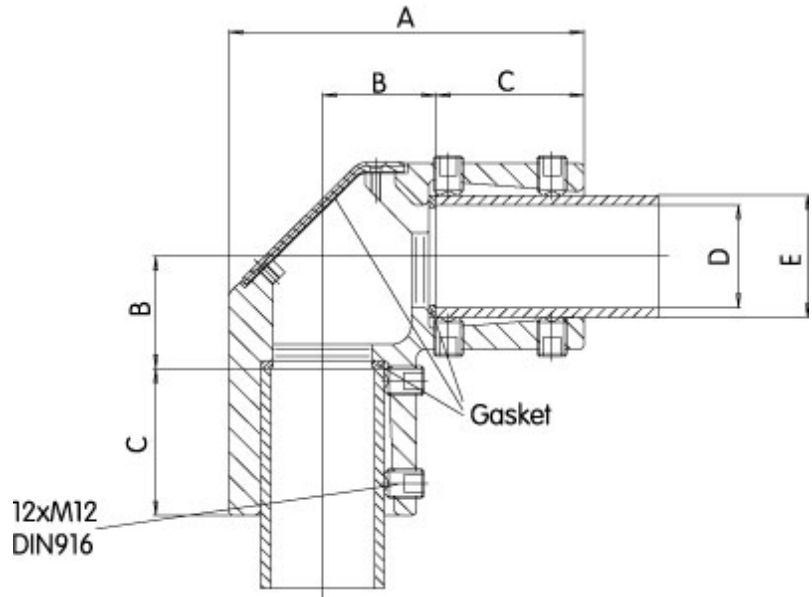

## Heavy Duty Elbow *HDSSEL Series*

- Cast Aluminum
- Large cover opening for easier cable pull through.

Part No.	System	A	B	C	D	E
R147-020-000R	50	144	46	60	42	50
R147-020-200R	80	193	56	83	70	80

*Data subject to change without notice*