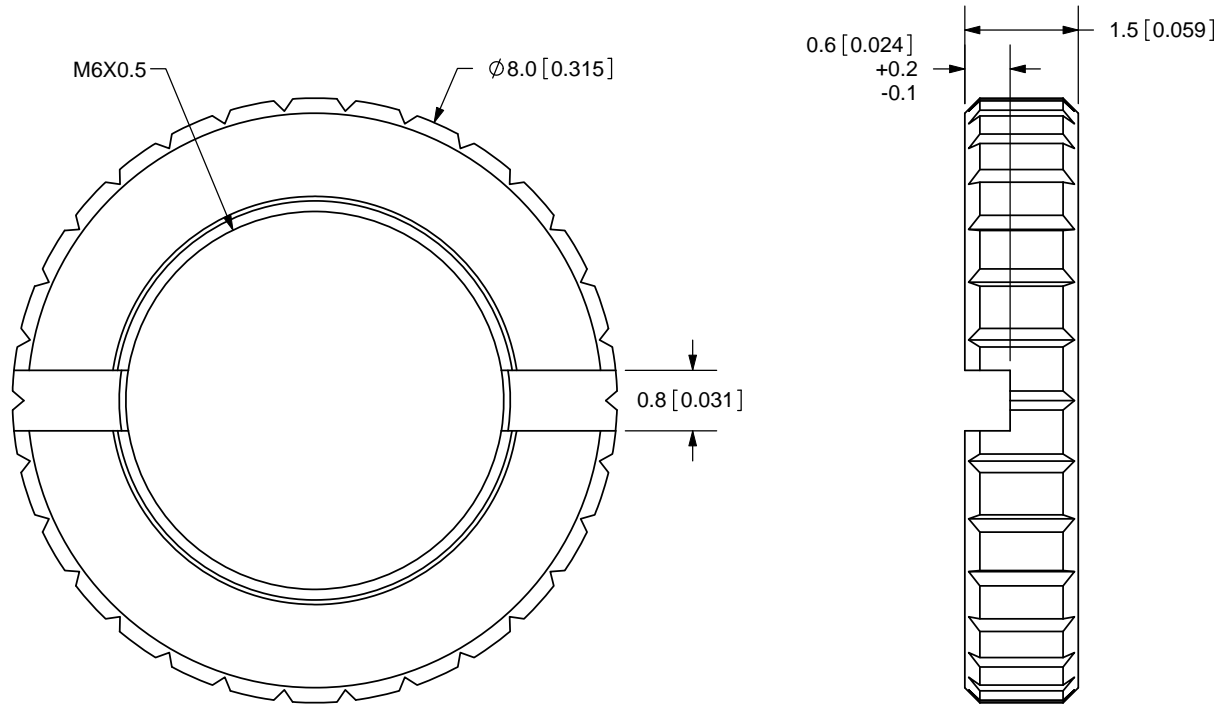

REV.	DESCRIPTION	DATE
A	NEW DRAWING	11/11/2009

TOLERANCE:
 $\pm 0.1\text{mm}$ UNLESS OTHERWISE
SPECIFIED

CUI INC

20050 SW 112th Ave.
Tualatin, OR 97062
Phone: 503-612-2300
800-275-4899
Fax: 503-612-2383
Website: www.cui.com

TITLE: M6X0.5 NUT		REV: A
PART NO. 3.5mm-nut-e		UNITS: MM [INCHES]
DRAWN BY: ZRJ	APPROVED BY:	SCALE: 10:1

PC FILE NAME:
3.5mm-nut-e

COPYRIGHT 2009
BY CUI INC.

	MATERIAL	PLATING	COLOR
NUT	Brass	Nickel	Silver