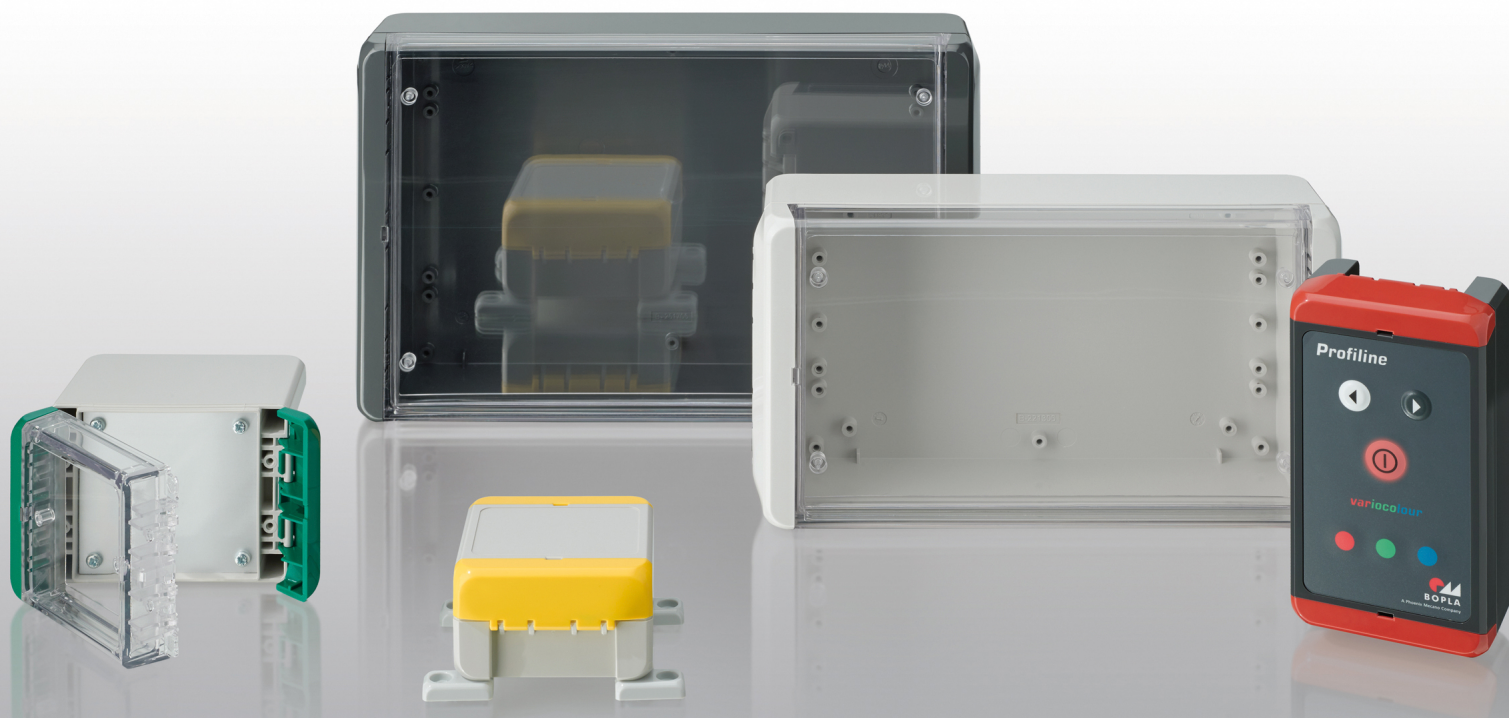

# Bocube

Detailed product information  
can be found on  
[www.bopla.de](http://www.bopla.de)

- Patented, innovative, hinged quick-release catch technology without screws: open with a screwdriver, close by hand
- 23 sizes, 138 standard combinations possible
- 2 material types: ABS or PC UL 94 V0, flame-resistant and self-extinguishing
- Captive lid with membrane keypad area, available in 2 variants: grey or crystal-clear
- Elegant design, hinged quick-release catches available in different colours
- Excellent recyclability because of mono-material plastics without injection-moulded metal parts

# Unique, innovative, versatile enclosure made of ABS or polycarbonate UL 94 V0

Bocube consists of few parts, so it can easily be mounted by hand. Open it by means of a screwdriver (size 3).

The hinged catch ensures that the lid is captive and can be used ideally as a display enclosure.

As an alternative to the hinged catch, the enclosures can be screwed. The hinged catch conceals the screws.

Wall brackets can be used for all Bocube sizes and are screwed into the drilling holes on the back of the enclosure base.

The blanking plugs allow the hinged side to be selected as required.

Rectangular front panels or PCBs can be mounted in the base (by using distance bolts) and in the lid.

Coloured hinges (tool-operated or hand-operated, as required). Transparent hinges available on request.