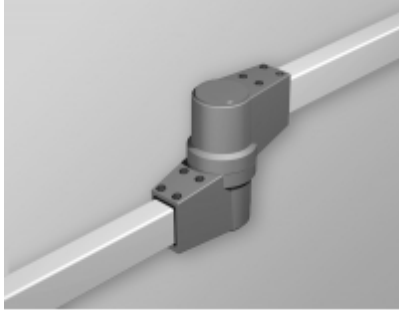

Quality Products. Service Excellence.

Tara Plus Intermediate Joint *TPSSIJ Series*

- Accepts 60x40mm rectangular tube.
- Die-cast Aluminum G Al Si 12.
- Integrated movement stop.
- One piece bellow.
- Rotates 300°.