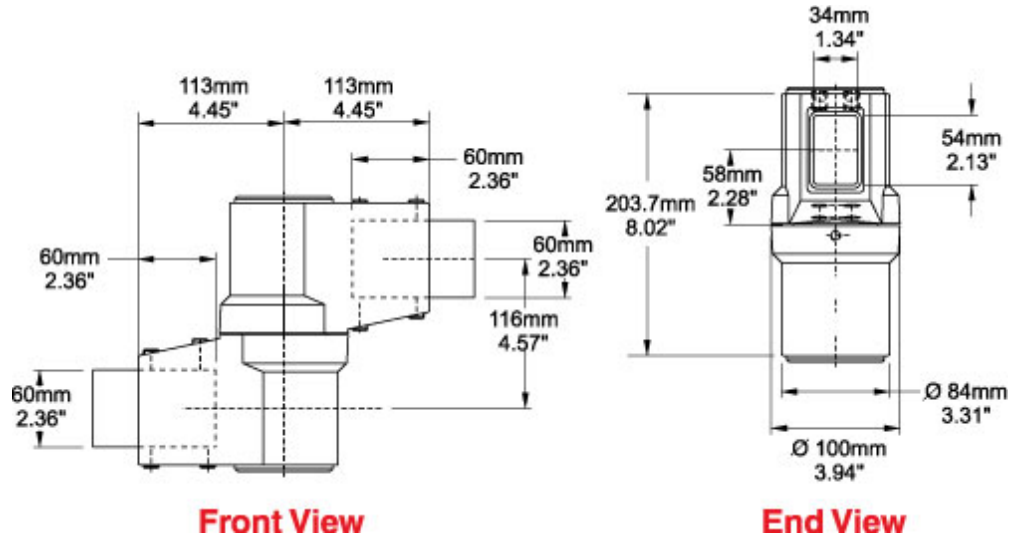

Quality Products. Service Excellence.

Tara Plus Intermediate Joint *TPSSIJ Series*

- Accepts 60x40mm rectangular tube.
- Die-cast Aluminum G Al Si 12.
- Integrated movement stop.
- One piece bellow.
- Rotates 300°.

Part No. **R149-015-000**

Data subject to change without notice