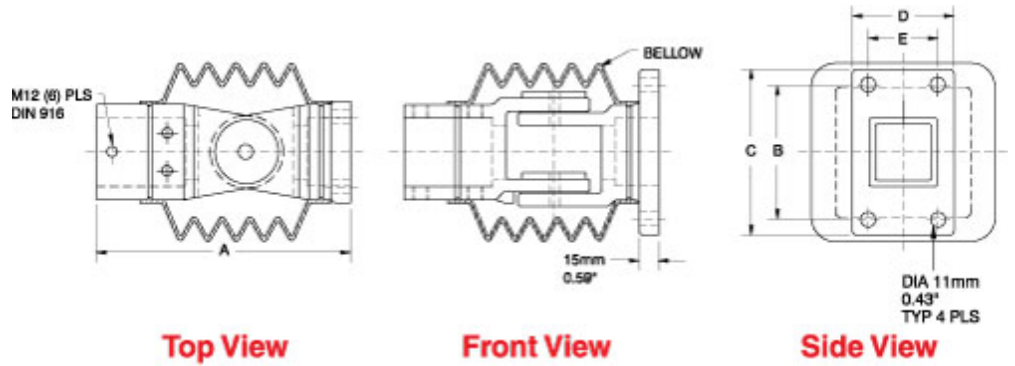

# Heavy Duty Wall Joint *HDSSWJ Series*

- 4G-s.g. cast iron.
- Integrated movement stop.
- One piece bellow.
- Two sleeves.
- Features a rotation range of 170°.

Part No.	System	A	B	C	D	E
R147-010-000R	50	200	105	130	80	55
R147-010-200R	80	275	150	175	115	90