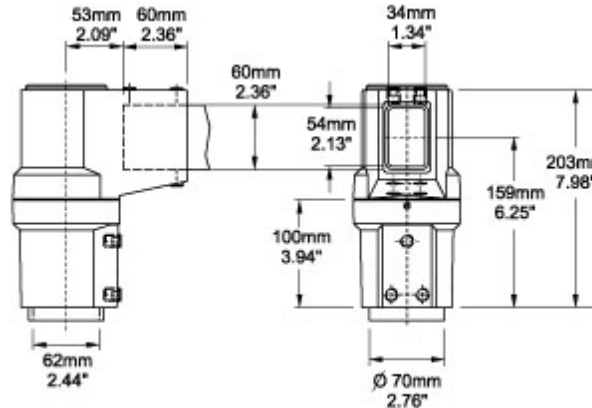

Quality Products. Service Excellence.

Tara Plus Rotating Elbow *TPSSRE Series*

- For use with 70mm round tube and 60x40mm rectangular tube.
- Die-cast Aluminum G Al Si 12.
- Rotates 300°.
- Accessible from the top.

Front View

End View

Top View

Part No.	R149-040-000
----------	--------------

Data subject to change without notice

© 2022. Hammond Manufacturing Ltd. All rights reserved.