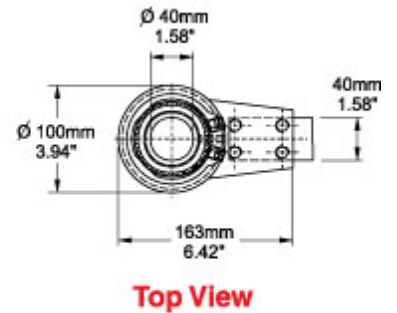

Quality Products. Service Excellence.

Tara Plus Rotating Elbow *TPSSRE Series*

- For use with 70mm round tube and 60x40mm rectangular tube.
- Die-cast Aluminum G Al Si 12.
- Rotates 300°.
- Accessible from the top.

Front View

End View

Top View

Part No.	R149-040-000
----------	--------------

Data subject to change without notice

© 2022. Hammond Manufacturing Ltd. All rights reserved.