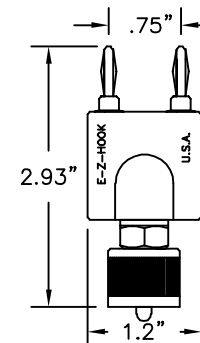

Part No.	Description
9418	UHF Male to Double Banana Plug