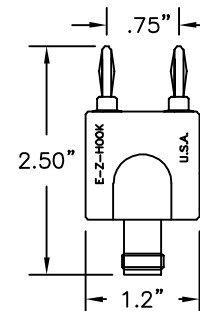

### SPECIFICATIONS

**HANDLE:** Delrin, black.

**BNC:** Brass, tarnish resistant finish.

**CONTACT:** Beryllium copper, silver plated.

**PIN PLUG:** Nickel plated brass.

Part No.	Description
8039	BNC Female to .080" (2.03mm) Pin

## TYPE "N" FEMALE TO STANDARD DOUBLE BANANA PLUG ADAPTER

### SPECIFICATIONS

**HOUSING:** Molded nylon, black.

**BANANA PLUGS:** Nickel plated brass frame with nickel silver springs, fits standard .166" diameter sockets.

**TYPE "N" FEMALE CONNECTOR:**

Brass housing with a tarnish resistant finish, teflon insulation and a silver plated beryllium copper center contact.