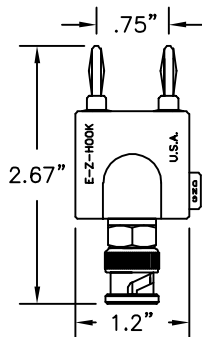

ADAPTERS BETWEEN SERIES

BNC FEMALE TO STANDARD BANANA PLUG ADAPTER

SPECIFICATIONS

HANDLE: Delrin, black.

BNC: Brass, tarnish resistant finish.

INSULATION: Teflon.

CONTACT: Beryllium copper, silver plated.

BANANA PLUG: Nickel plated brass frame with a nickel silver spring.

Part No.	Description
8013	BNC Female to Standard Banana Plug

BNC FEMALE TO STANDARD .080 (2.03mm) PIN ADAPTER

SPECIFICATIONS

HANDLE: Delrin, black.

BNC: Brass, tarnish resistant finish.

CONTACT: Beryllium copper, silver plated.

PIN PLUG: Nickel plated brass.

Part No.	Description
8039	BNC Female to .080" (2.03mm) Pin

BNC MALE TO STANDARD DOUBLE BANANA PLUG ADAPTER

SPECIFICATIONS

HOUSING: Molded nylon, black.

BANANA PLUGS: Nickel plated brass frame with nickel silver springs, fits standard .166" diameter sockets.

BNC MALE: Brass housing with a tarnish resistant finish, teflon insulation and a silver plated brass center contact.

Part No.	Description
9248	BNC Male to Standard Double Banana Plug

BNC FEMALE TO STANDARD DOUBLE BANANA PLUG ADAPTER

SPECIFICATIONS

HOUSING: Molded nylon, black.

BANANA PLUGS: Nickel plated brass frame with nickel silver springs, fits standard .166" diameter sockets.

BNC FEMALE: Brass housing with a tarnish resistant finish, teflon insulation and a silver plated beryllium copper center contact.