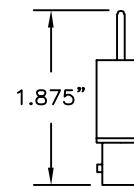

## BNC FEMALE TO STANDARD .080 (2.03mm) PIN ADAPTER

### SPECIFICATIONS

**HANDLE:** Delrin, black.

**BNC:** Brass, tarnish resistant finish.

**CONTACT:** Beryllium copper, silver plated.

**PIN PLUG:** Nickel plated brass.

Part No.	Description
8039	BNC Female to .080" (2.03mm) Pin