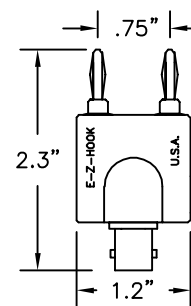

Part No.	Description
9225	BNC Female to Double Banana Plug

TYPE "N" MALE TO STANDARD DOUBLE BANANA PLUG ADAPTER

SPECIFICATIONS

HOUSING: Molded nylon, black.

BANANA PLUGS: Nickel plated brass frame with nickel silver springs, fits standard .166" diameter sockets.

TYPE "N" MALE CONNECTOR:

Brass housing with a tarnish resistant finish, teflon insulation and a silver plated brass center contact.