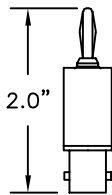

ADAPTERS BETWEEN SERIES

BNC FEMALE TO STANDARD BANANA PLUG ADAPTER

SPECIFICATIONS

HANDLE: Delrin, black.

BNC: Brass, tarnish resistant finish.

INSULATION: Teflon.

CONTACT: Beryllium copper, silver plated.

BANANA PLUG: Nickel plated brass frame with a nickel silver spring.

Part No.	Description
8013	BNC Female to Standard Banana Plug

BNC FEMALE TO STANDARD .080 (2.03mm) PIN ADAPTER

SPECIFICATIONS

HANDLE: Delrin, black.

BNC: Brass, tarnish resistant finish.

CONTACT: Beryllium copper, silver plated.

PIN PLUG: Nickel plated brass.