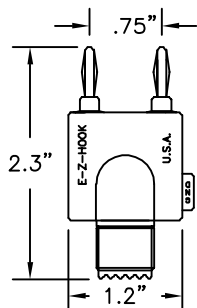

Part No.	Description
9226	UHF Female to Standard Double Banana Plug

UHF MALE TO DOUBLE BANANA PLUG ADAPTER

SPECIFICATIONS

HOUSING: Molded nylon, black.

BANANA PLUGS: Nickel plated brass frame with nickel silver springs, fits standard .166" diameter sockets.

UHF MALE CONNECTOR: Brass housing with a tarnish resistant finish, Phenolic insulation and a silver plated brass center contact.