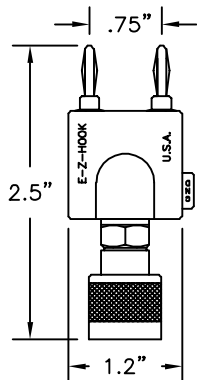

### SPECIFICATIONS

**HANDLE:** Delrin, black.

**BNC:** Brass, tarnish resistant finish.

**CONTACT:** Beryllium copper, silver plated.

**PIN PLUG:** Nickel plated brass.

Part No.	Description
8039	BNC Female to .080" (2.03mm) Pin

## TYPE "N" MALE TO STANDARD DOUBLE BANANA PLUG ADAPTER

### SPECIFICATIONS

**HOUSING:** Molded nylon, black.

**BANANA PLUGS:** Nickel plated brass frame with nickel silver springs, fits standard .166" diameter sockets.

**TYPE "N" MALE CONNECTOR:**

Brass housing with a tarnish resistant finish, teflon insulation and a silver plated brass center contact.